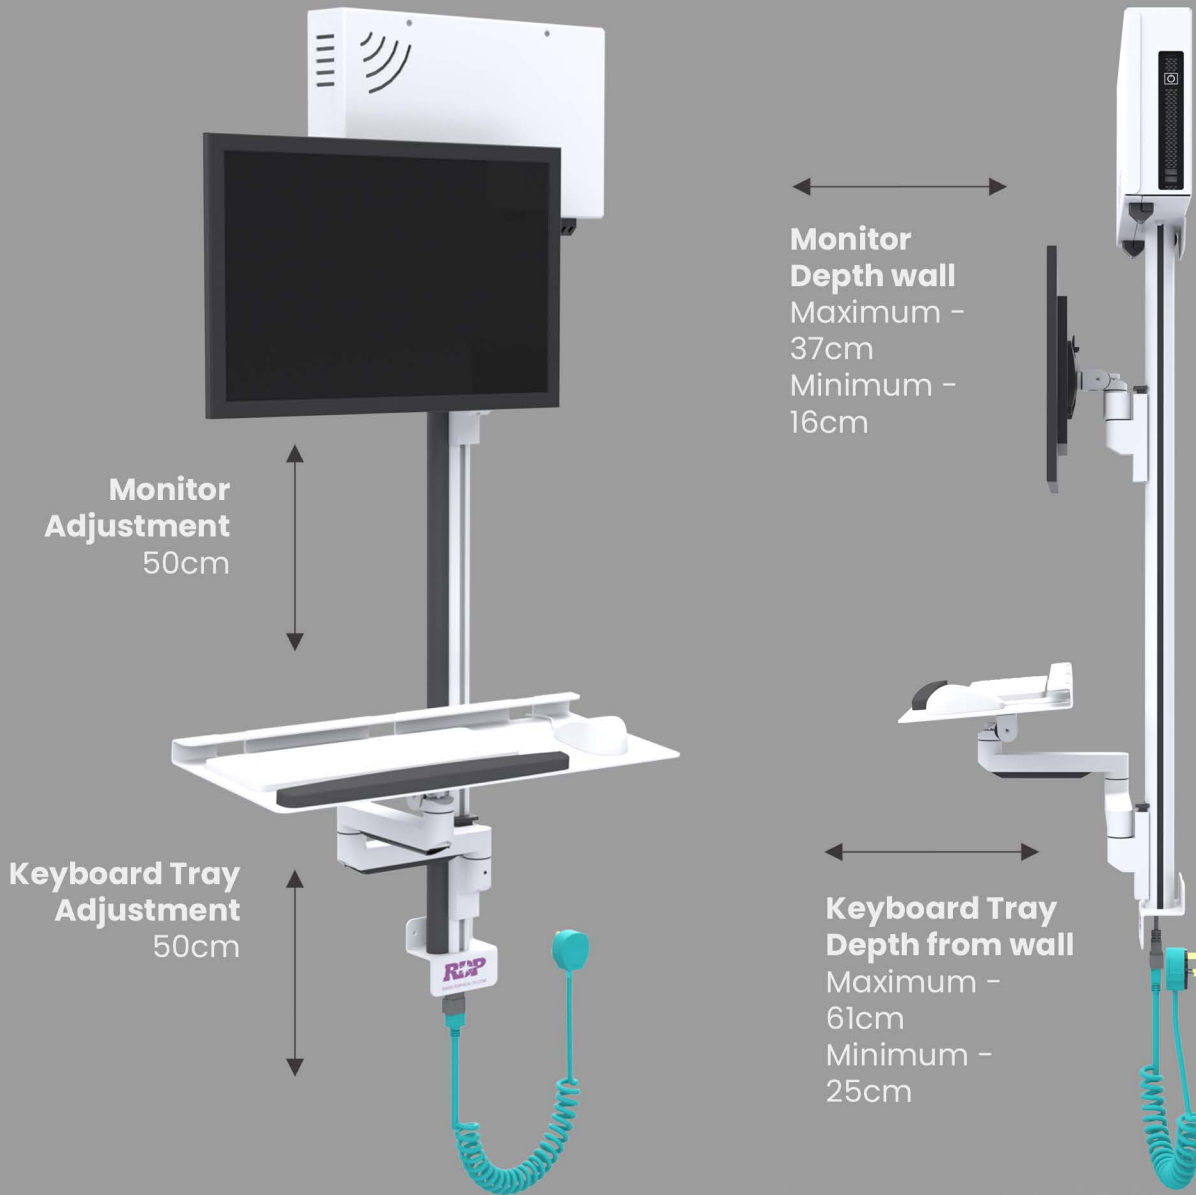

Ergonomic
Fully adjustable to provide optimum user comfort and well-being

Adjustable Monitor
Fully articulating and height adjustable VESA head

Keyboard Tray Footprint
(D)25cm x (W)60cm

Maximum Monitor Weight
10kg